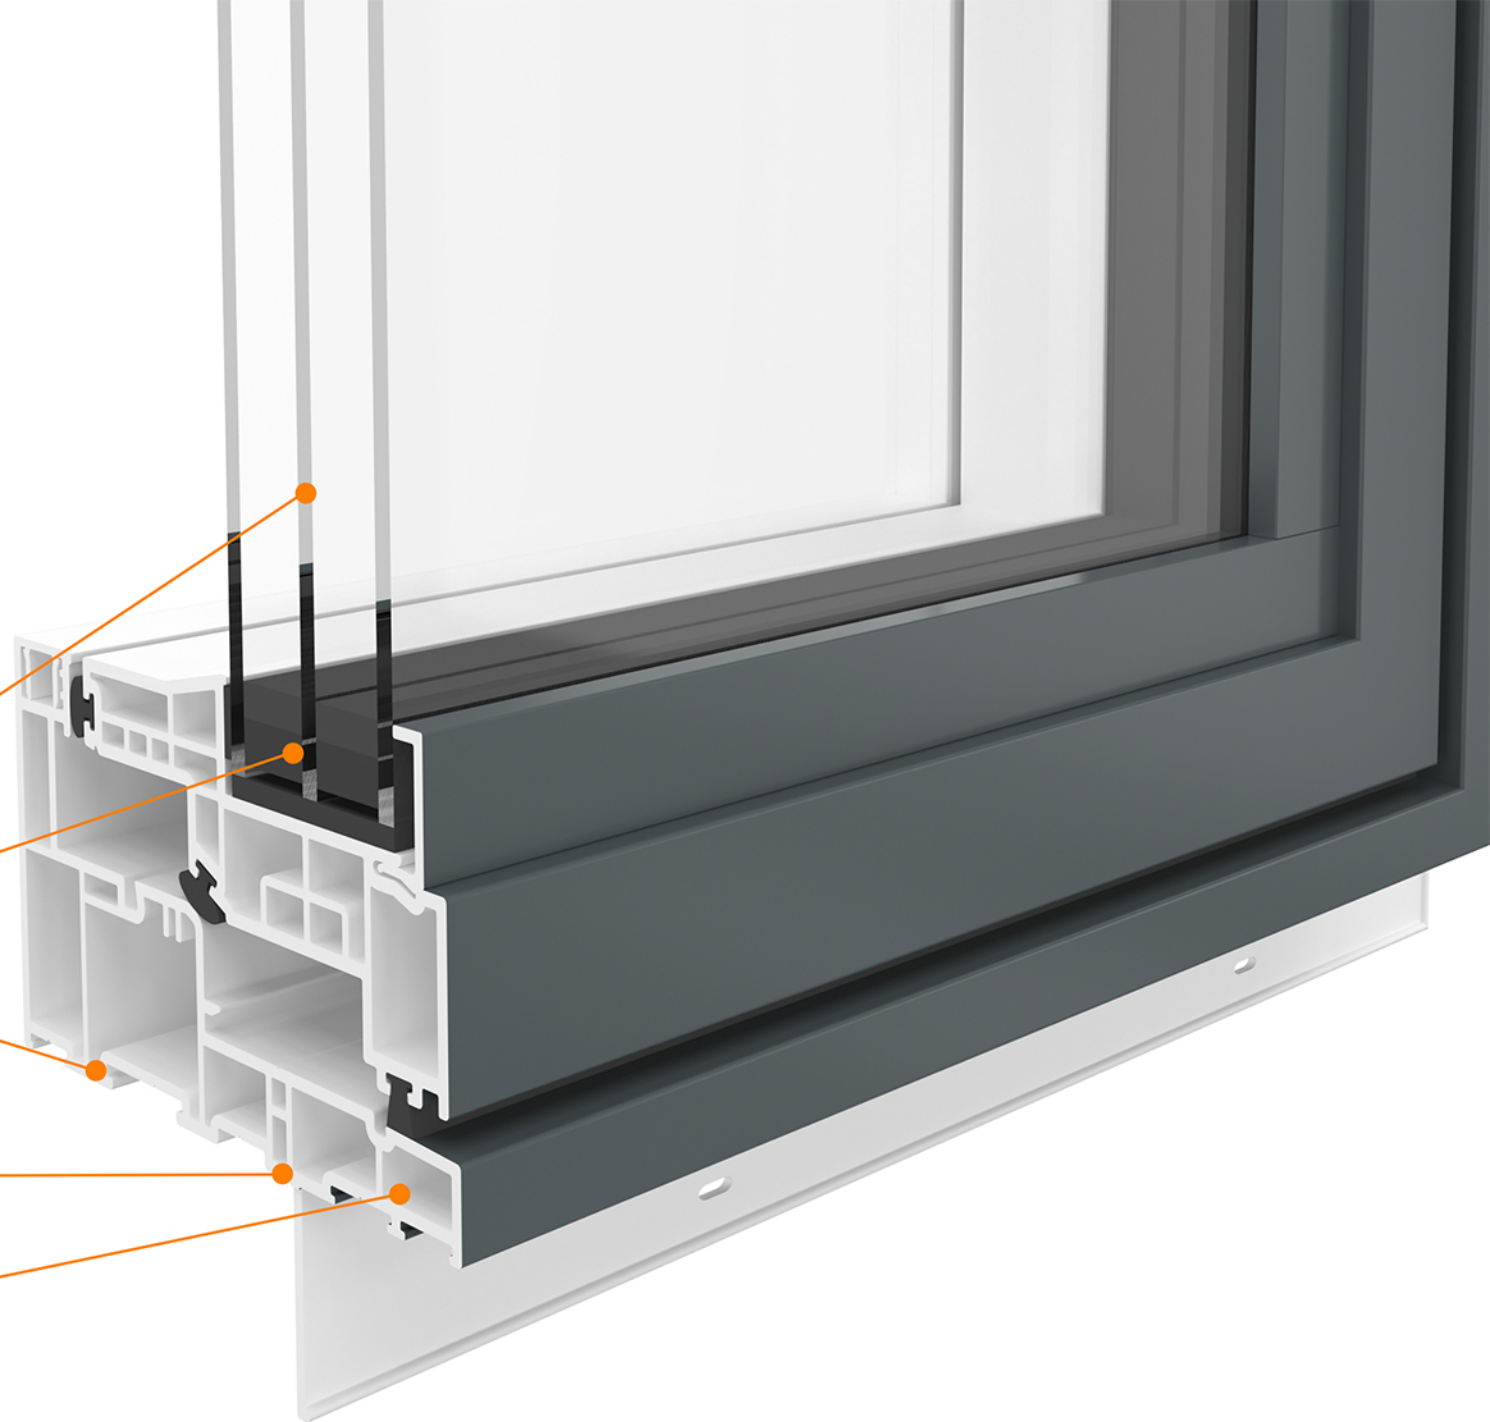

The Westeck Westcoast Contemporary line of windows allow for bigger and better views, cleaner lines, cleaner glass, easier operation and industry-leading safety.

The 2300 series window is a high-performance PVC framed slider and fixed window system. This innovative window is designed for color, ease of operation and impressive thermal performance. Thermal values outperform many PVC casement and tilt turn window systems.

23% deeper
5 chamber frame
Increases strength and performance

Rainscreen ready
1-3/8" from flange to frame

The 4300 series window is a high-performance PVC framed casement, awning and fixed window system. This innovative window is designed for maximizing the view, ease of operation and impressive thermal performance. Thermal values reach Passive House and Net Zero targets.

Non-Metal
sealed unit spacer

High-performance
Strap Installation ready

23% deeper
6 chamber frame
Increases strength and performance

Rainscreen ready
1-3/8" from flange to frame

The 4300 Combo series window combines the advanced stainable simulated Douglas-Fir interior laminate with the 4300 Casement. The warm and authentic interior wood look combined with PVC creates a beautiful and low maintenance window. This innovative window is designed for maximizing the view, ease of operation and impressive thermal performance. Thermal values reach Passive House and Net Zero targets.