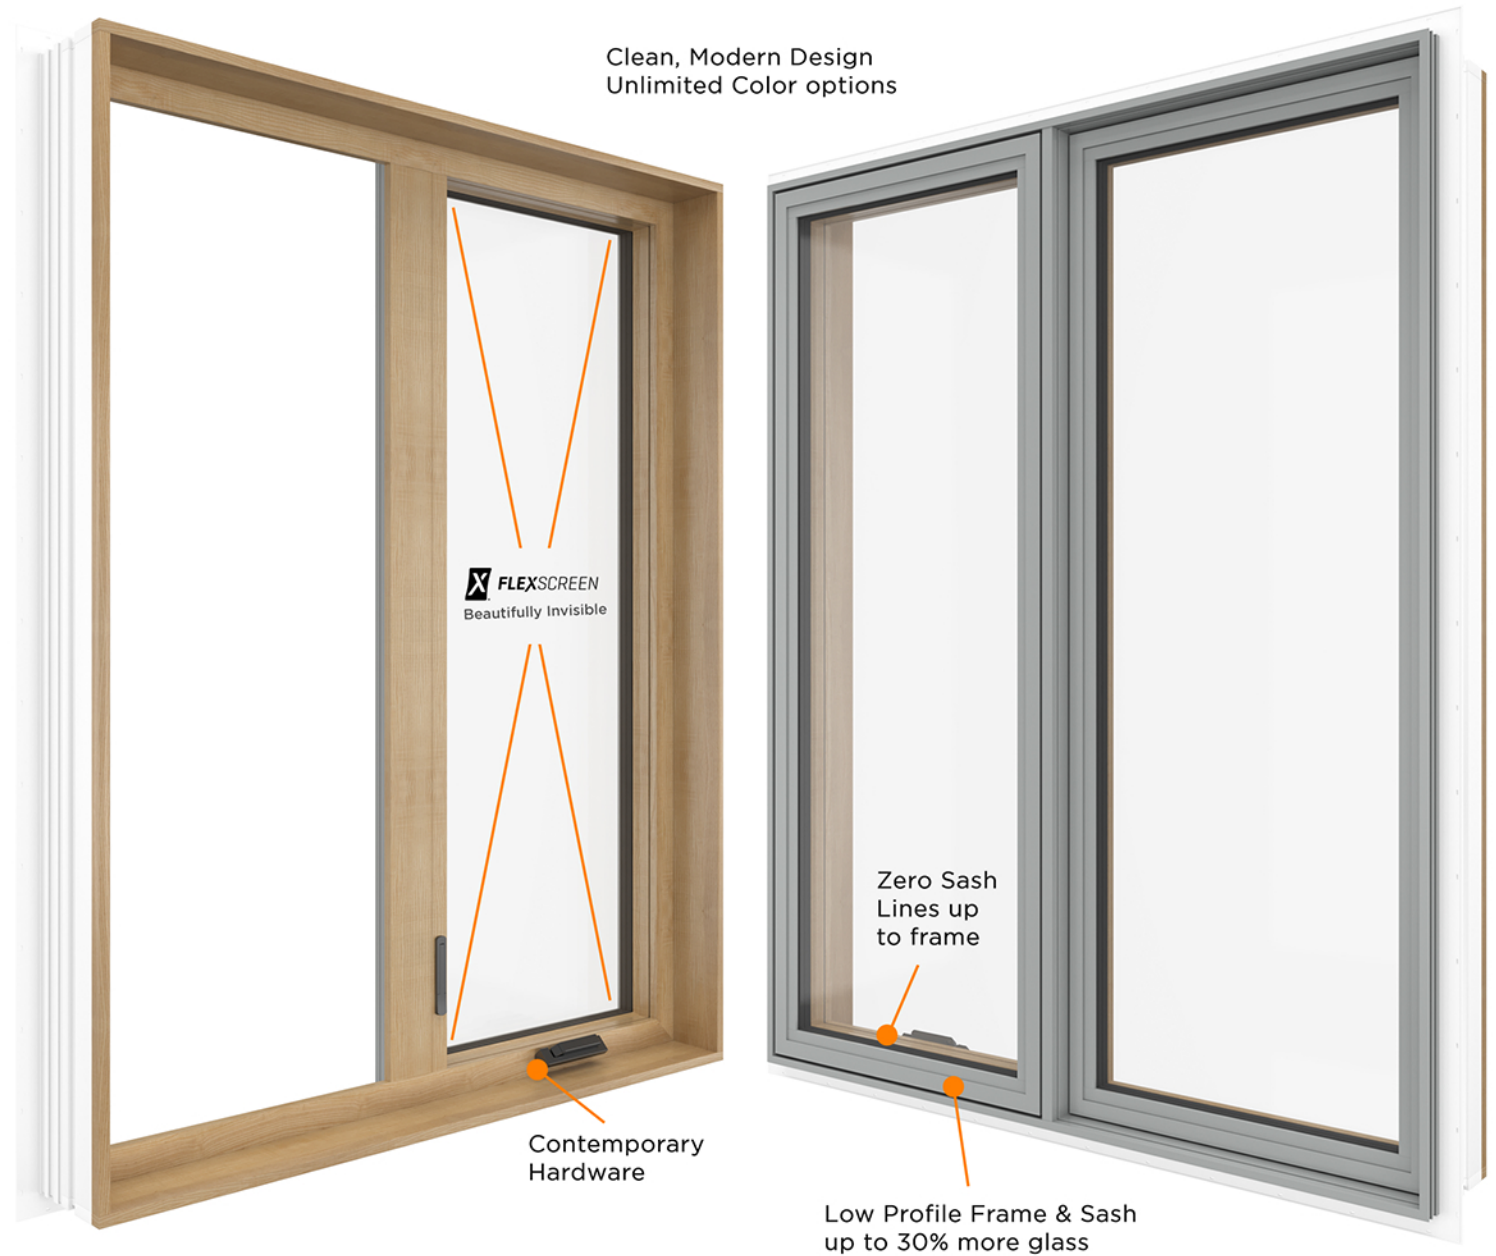

4300 Casement Combo

Advanced Thermal Performance

Available from

- 1.42 U-Value (metric)
- .25 U-Value (imperial)

to

- .79 U-Value (metric)
- .14 U-Value (imperial)

Clean, Modern Design
Unlimited Color options