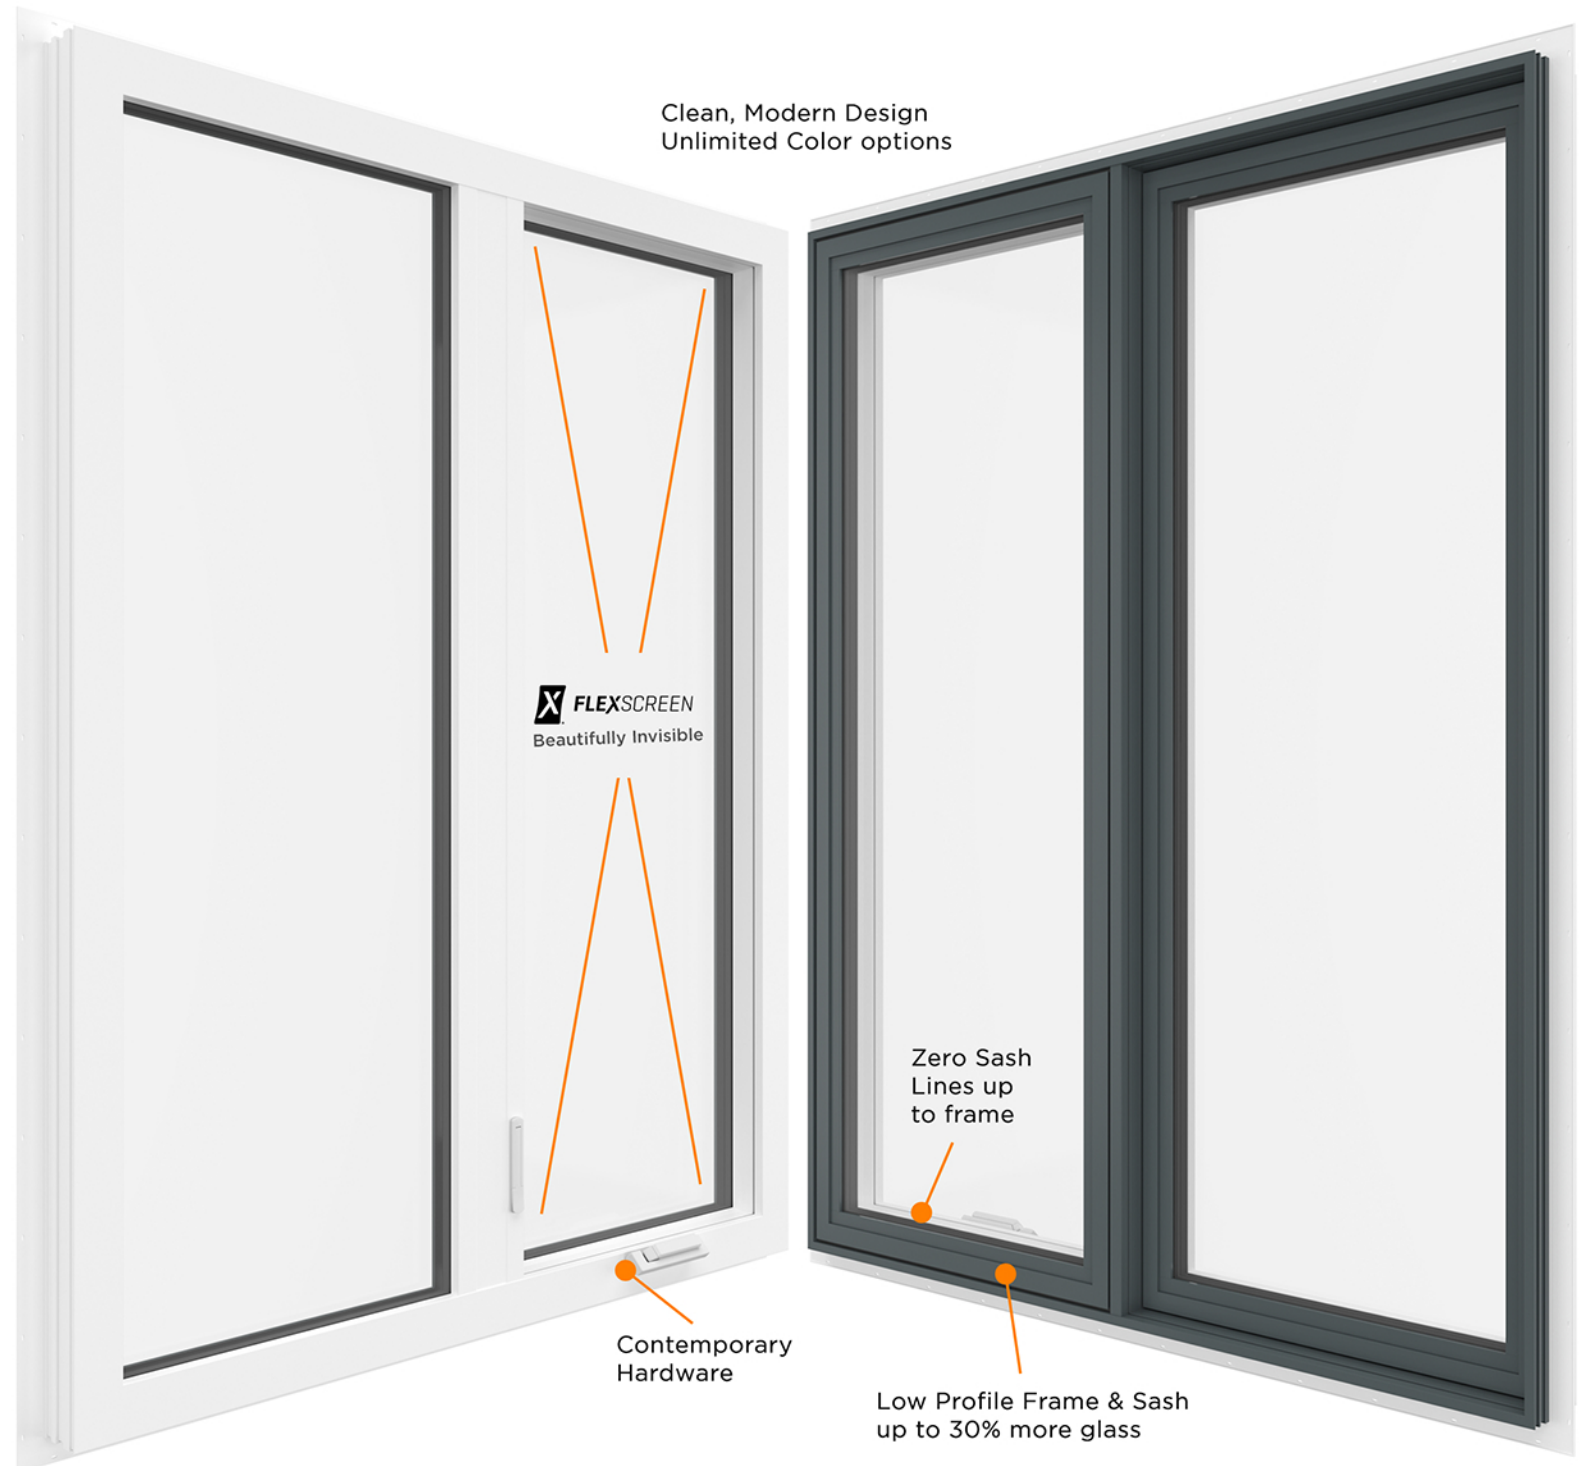

4300 Casement

Advanced Thermal Performance

Available from

- 1.42 U-Value (metric)
- .25 U-Value (imperial)

to

- .79 U-Value (metric)
- .14 U-Value (imperial)

Clean, Modern Design
Unlimited Color options